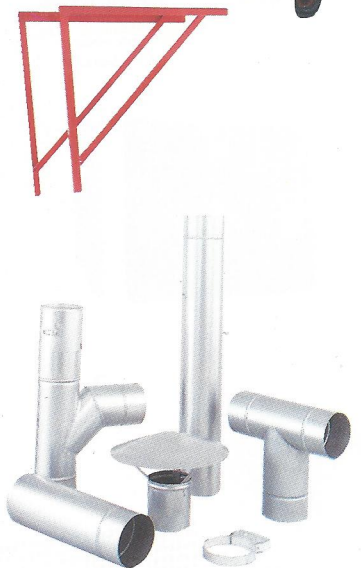

Perfection is our aim.

All you need:

Wilms heater, fuel, a 240 V socket and a suitable chimney

Simply set-up Wilms heater or lay it on a console (optional). Connect to chimney. Put fuel lines into a canister, a barrel or in the Wilms fuel tank (optional).

Connect heater with a 240 V socket, switch it on and immediately start heating. If you don't have the required exhaust pipes, simply order them with the heater.

Accessories	Order No.
Double walled tank 990 l	6163940
Console for WLE 40	6904085
WLE 75	6904086
Exhaust pipe 1,0 m	6904061
0,5 m	6904075
Bow 45°	6904064
90°	6904065
Rain cover	6904067
Soot collector with cleaning flap	6904080
Clamp for wall mounting	6904081